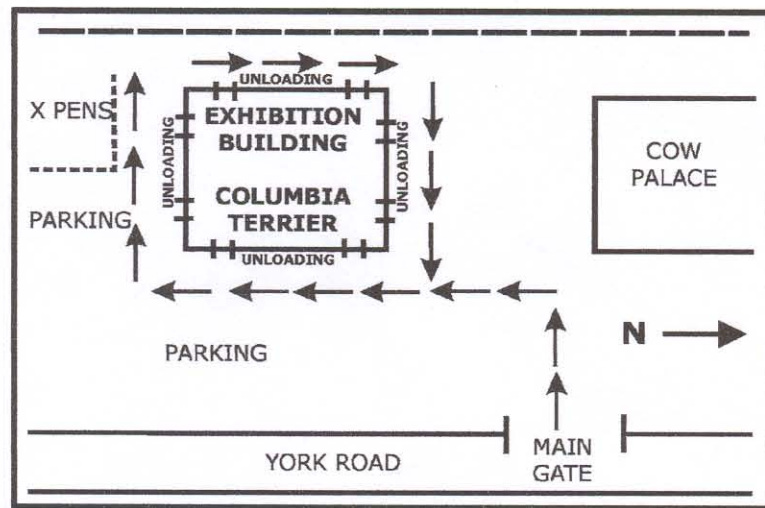

Airedale Terrier Club of Metropolitan Washington Specialty Show

Friday, April 22, 2011
Maryland State Fairgrounds
2200 York Rd. Rt. 45, Timonium, MD

Come join us in the Exhibition Building at 10 am for **BRUNCH ****, hosted by the ATCMW and open to all Airedalers, members or not! After brunch, cruise on over to the Cow Palace to watch **OBEDIENCE**, and do some **SERIOUS SHOPPING** at the vendors' booths. Back to the Exhibition Building for **CONFORMATION JUDGING**. Puppy Sweepstakes starts at 12:30, followed by the regular classes at 12:45.

Directions

From Washington and the South - From Baltimore Beltway (I-695) take Exit 24 (I-83) North to Padonia Road (Exit 17). Turn right on Padonia Rd. Turn right (South) on York Rd. (Rt. 45). Proceed to the Fairgrounds on the right.